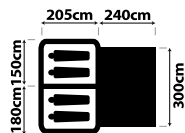

Camper Trailer Tents

CANVAS

CAMPER 6

(CCT-06-D)

 **98kg** |  **210 x 155 x 25cm** |  **120 x 180 x 85cm** |  **220cm** | ***Trailer not included**

The Camper 6 is a split level side folding 340gsm ripstop canvas camper which is quick to set up and includes a large front awning/sunroom area, zip off awnings, two door accesses and separate sleeping and living areas. It fits on a 6x4 trailer, and optional sunrooms and other accessories are available at extra cost. Awning poles, pegs and ropes are included, as well as all the necessary hardware to mount the camper to your trailer.

CAMPER 7

(CCT-07-D)

 **110kg** |  **210 x 155 x 25cm** |  **120 x 180 x 85cm** |  **220cm** | ***Trailer not included**

The Camper 7 is a split level side folding 340gsm ripstop canvas camper which is quick to set up and includes a large front awning/sunroom area, zip off awnings, single door access and separate sleeping and living areas. It fits on a 6x4 trailer, and optional sunrooms and other accessories are available at extra cost. Awning poles, pegs and ropes are included, as well as all the necessary hardware to mount the camper to your trailer.

Name	Dimensions	CTN Qty	Frame Type	Price	Barcode
Camper 6	445x330x220cm	5	Camper		9320531023974
Camper 7	445x410x220cm	4	Camper		9320531023981