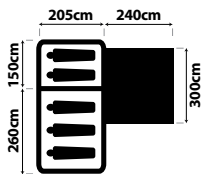

Camper Trailer Tents

CANVAS

CAMPER 6

(CCT-06-D)

 **98kg** |  **210 x 155 x 25cm** |  **120 x 180 x 85cm** |  **220cm** | ***Trailer not included**

The Camper 6 is a split level side folding 340gsm ripstop canvas camper which is quick to set up and includes a large front awning/sunroom area, zip off awnings, two door accesses and separate sleeping and living areas. It fits on a 6x4 trailer, and optional sunrooms and other accessories are available at extra cost. Awning poles, pegs and ropes are included, as well as all the necessary hardware to mount the camper to your trailer.

CAMPER 7

(CCT-07-D)

 **110kg** |  **210 x 155 x 25cm** |  **120 x 180 x 85cm** |  **220cm** | ***Trailer not included**

The Camper 7 is a split level side folding 340gsm ripstop canvas camper which is quick to set up and includes a large front awning/sunroom area, zip off awnings, single door access and separate sleeping and living areas. It fits on a 6x4 trailer, and optional sunrooms and other accessories are available at extra cost. Awning poles, pegs and ropes are included, as well as all the necessary hardware to mount the camper to your trailer.

Name	Dimensions	CTN Qty	Frame Type	Price	Barcode
Camper 6	445x330x220cm	5	Camper		9320531023974
Camper 7	445x410x220cm	4	Camper		9320531023981